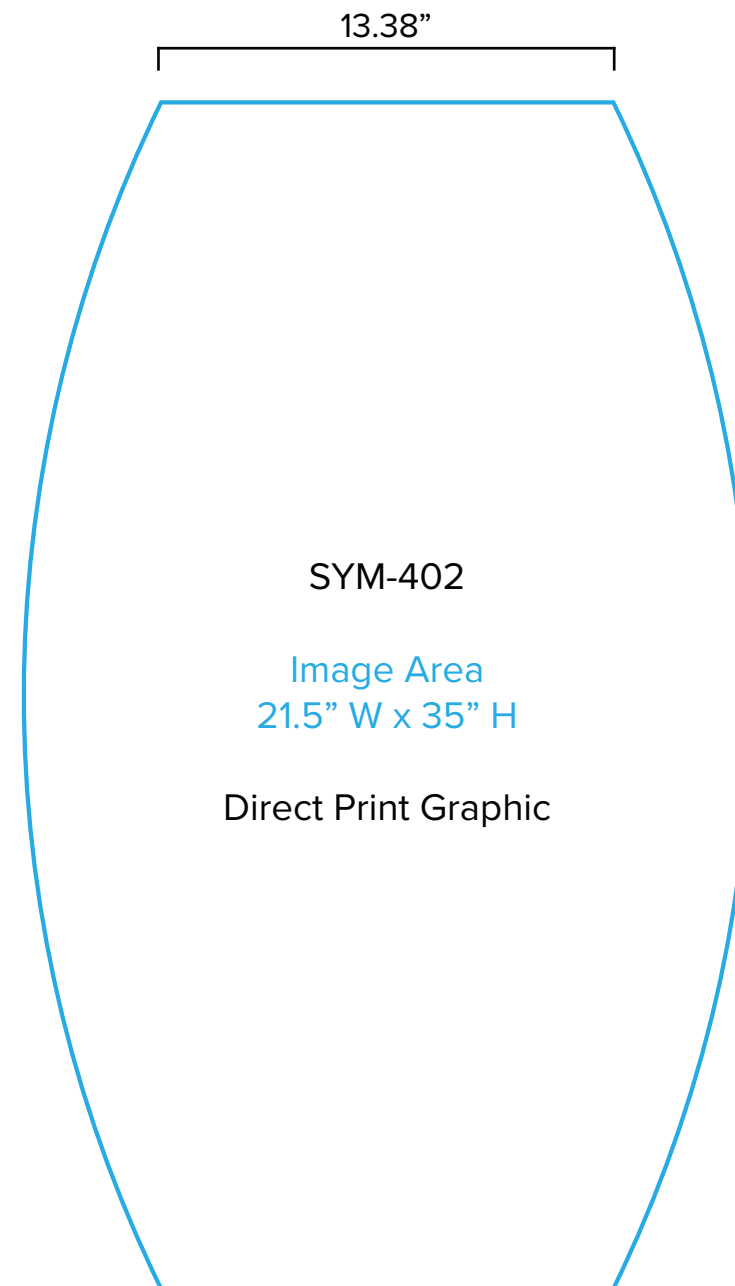

Graphic Template
10 x 10 Inline Exhibit
Backwall with Concave Rectangular Panel - SEG Graphic

NOTE: All Raster Art (jpg, tiff,psd, png, etc.) must be at least 100 dpi at print size.

Standard kits are often customized. Please check with Customer Service to ensure that this template matches your specific job.

Graphic Template Backwall Workstation – Direct Print Graphic

NOTE: All Raster Art (jpg, tiff,psd, png, etc.) must be at least 100 dpi at print size.
Standard kits are often customized. Please check with Customer Service to ensure that this template matches your specific job.