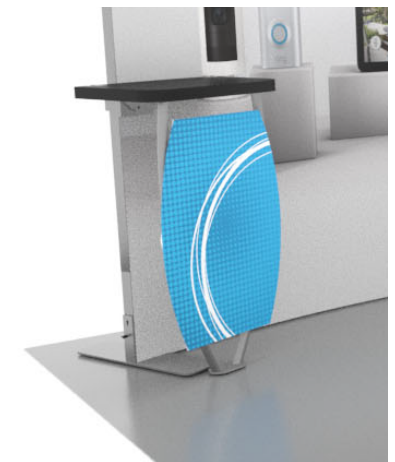

Graphic Template Backwall Workstation – Direct Print Graphic

NOTE: All Raster Art (jpg, tiff,psd, png, etc.) must be at least 100 dpi at print size.
Standard kits are often customized. Please check with Customer Service to ensure that this template matches your specific job.