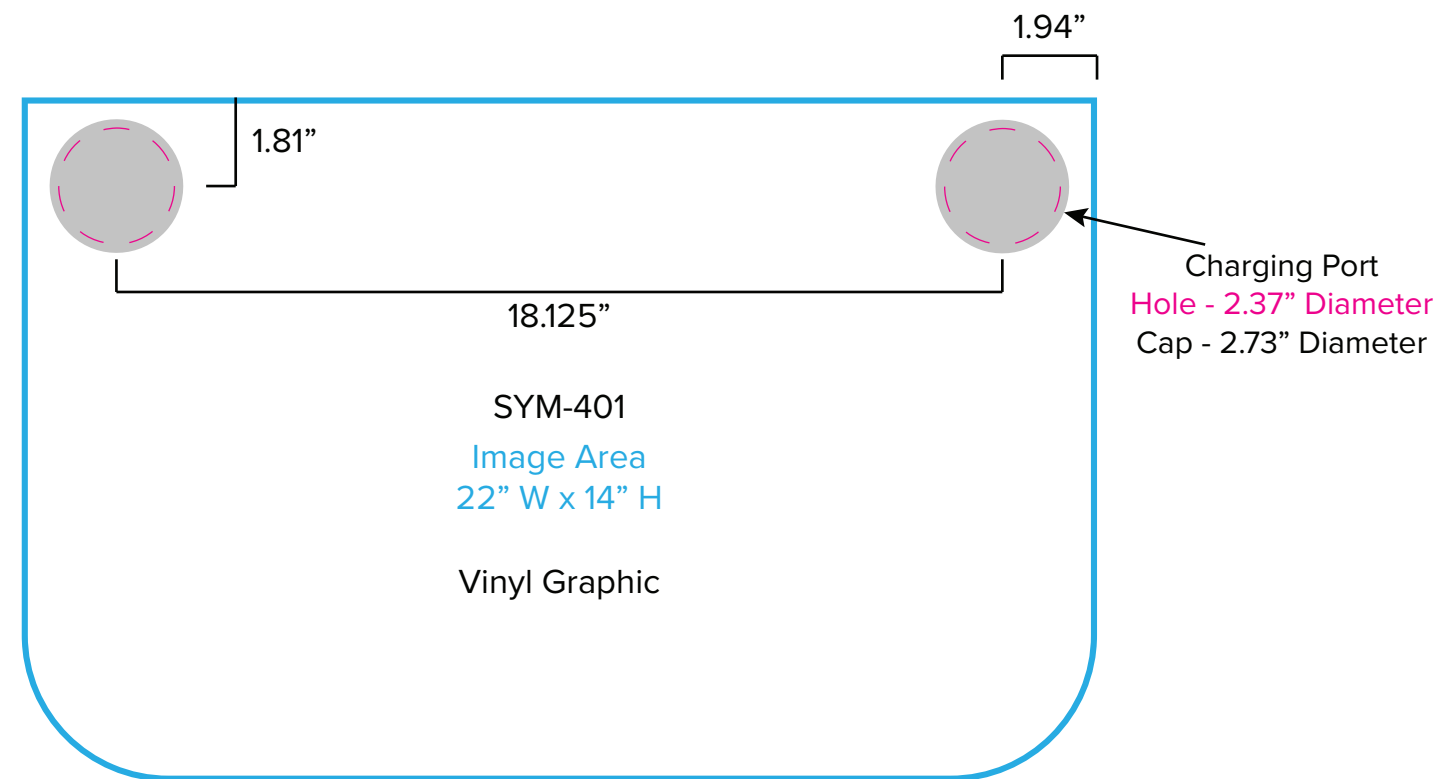

Graphic Template
10 x 10 Inline Exhibit
Backwall with Concave Rectangular Panel - SEG Graphic

NOTE: All Raster Art (jpg, tiff,psd, png, etc.) must be at least 100 dpi at print size.

Standard kits are often customized. Please check with Customer Service to ensure that this template matches your specific job.

Graphic Template Backwall Workstation – Direct Print Graphic

NOTE: All Raster Art (jpg, tiff,psd, png, etc.) must be at least 100 dpi at print size.
Standard kits are often customized. Please check with Customer Service to ensure that this template matches your specific job.

Graphic Template
Backwall Workstation Countertop – Vinyl Graphics
Graphics **NOT** included in base price. Please request pricing.

NOTE: All Raster Art (jpg, tiff,psd, png, etc.) must be at least 100 dpi at print size.
Standard kits are often customized. Please check with Customer Service to ensure that this template matches your specific job.

Graphic Template Portable Counter – Direct Print Graphic

NOTE: All Raster Art (jpg, tiff,psd, png, etc.) must be at least 100 dpi at print size.
Standard kits are often customized. Please check with Customer Service to ensure that this template matches your specific job.